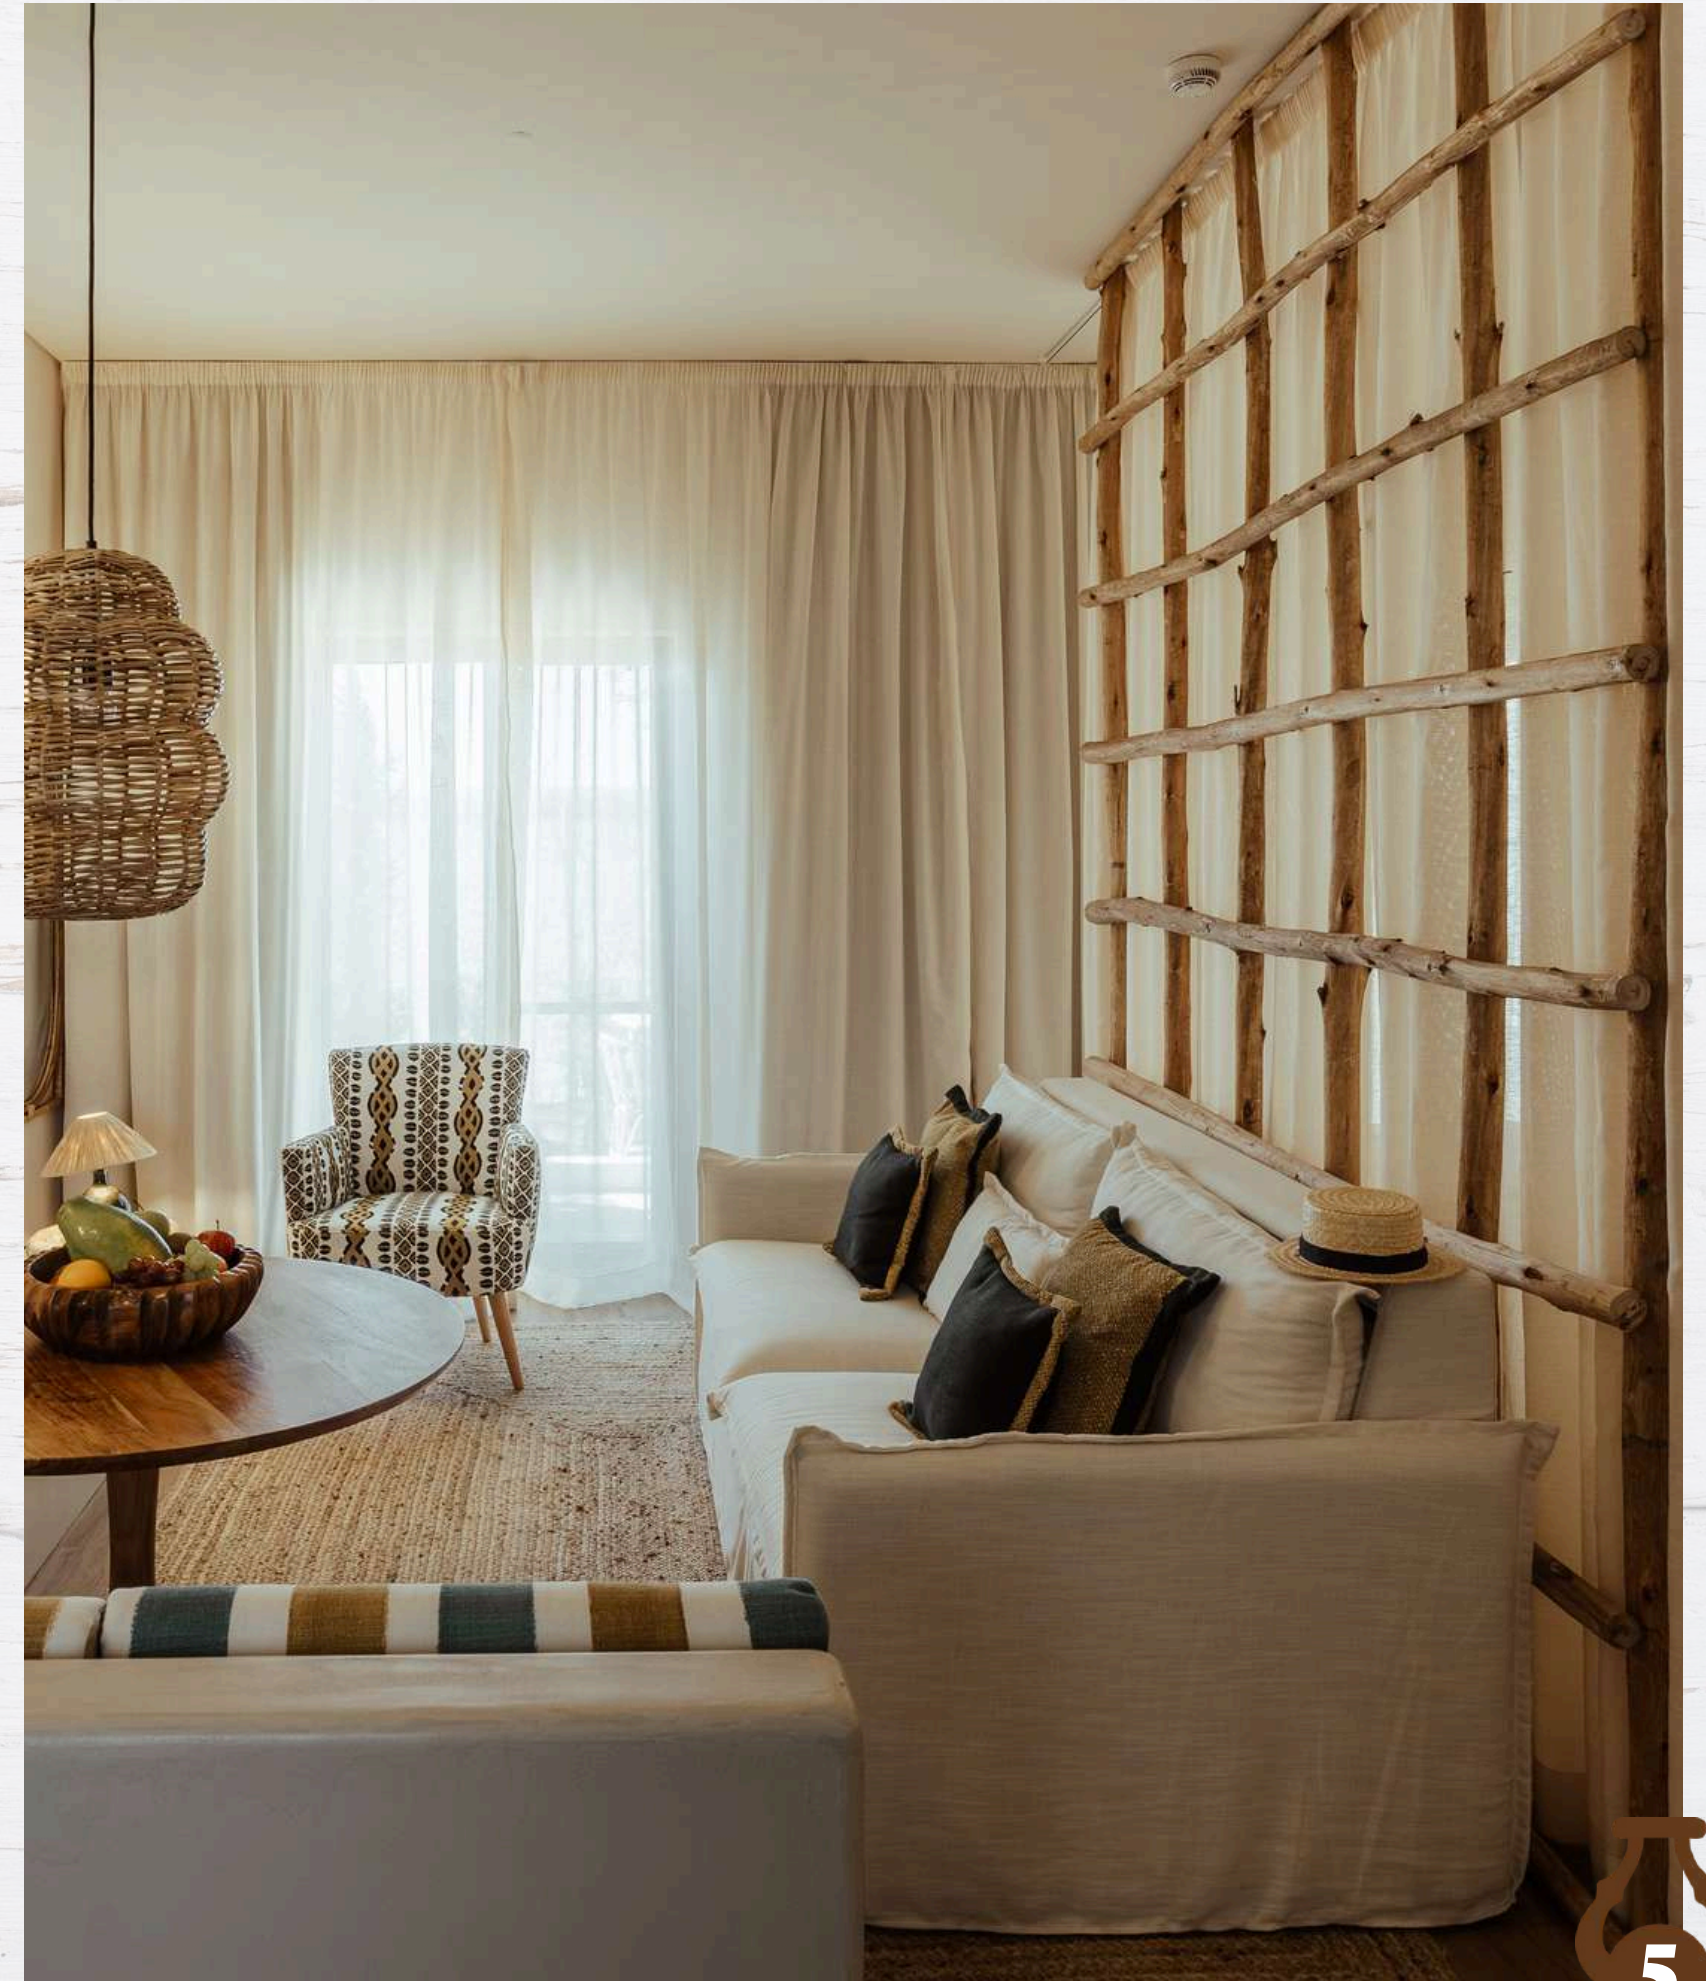

Standard Package

In Superior Suite, up to 2 people

Week | 700€

15 days | 1190€

Month | 2100€

Includes

- 15% discount on Spa Suite
- 10% discount on food and beverages
- 1 bike day per person per week
- 10% discount on activities and transfers
- 25% discount on the buffet breakfast
- Laundry pack
- Weekly cleaning
- Free parking
- Participation in daily activities
- Access to common areas
- Use of F&B spaces and Grab&Go service