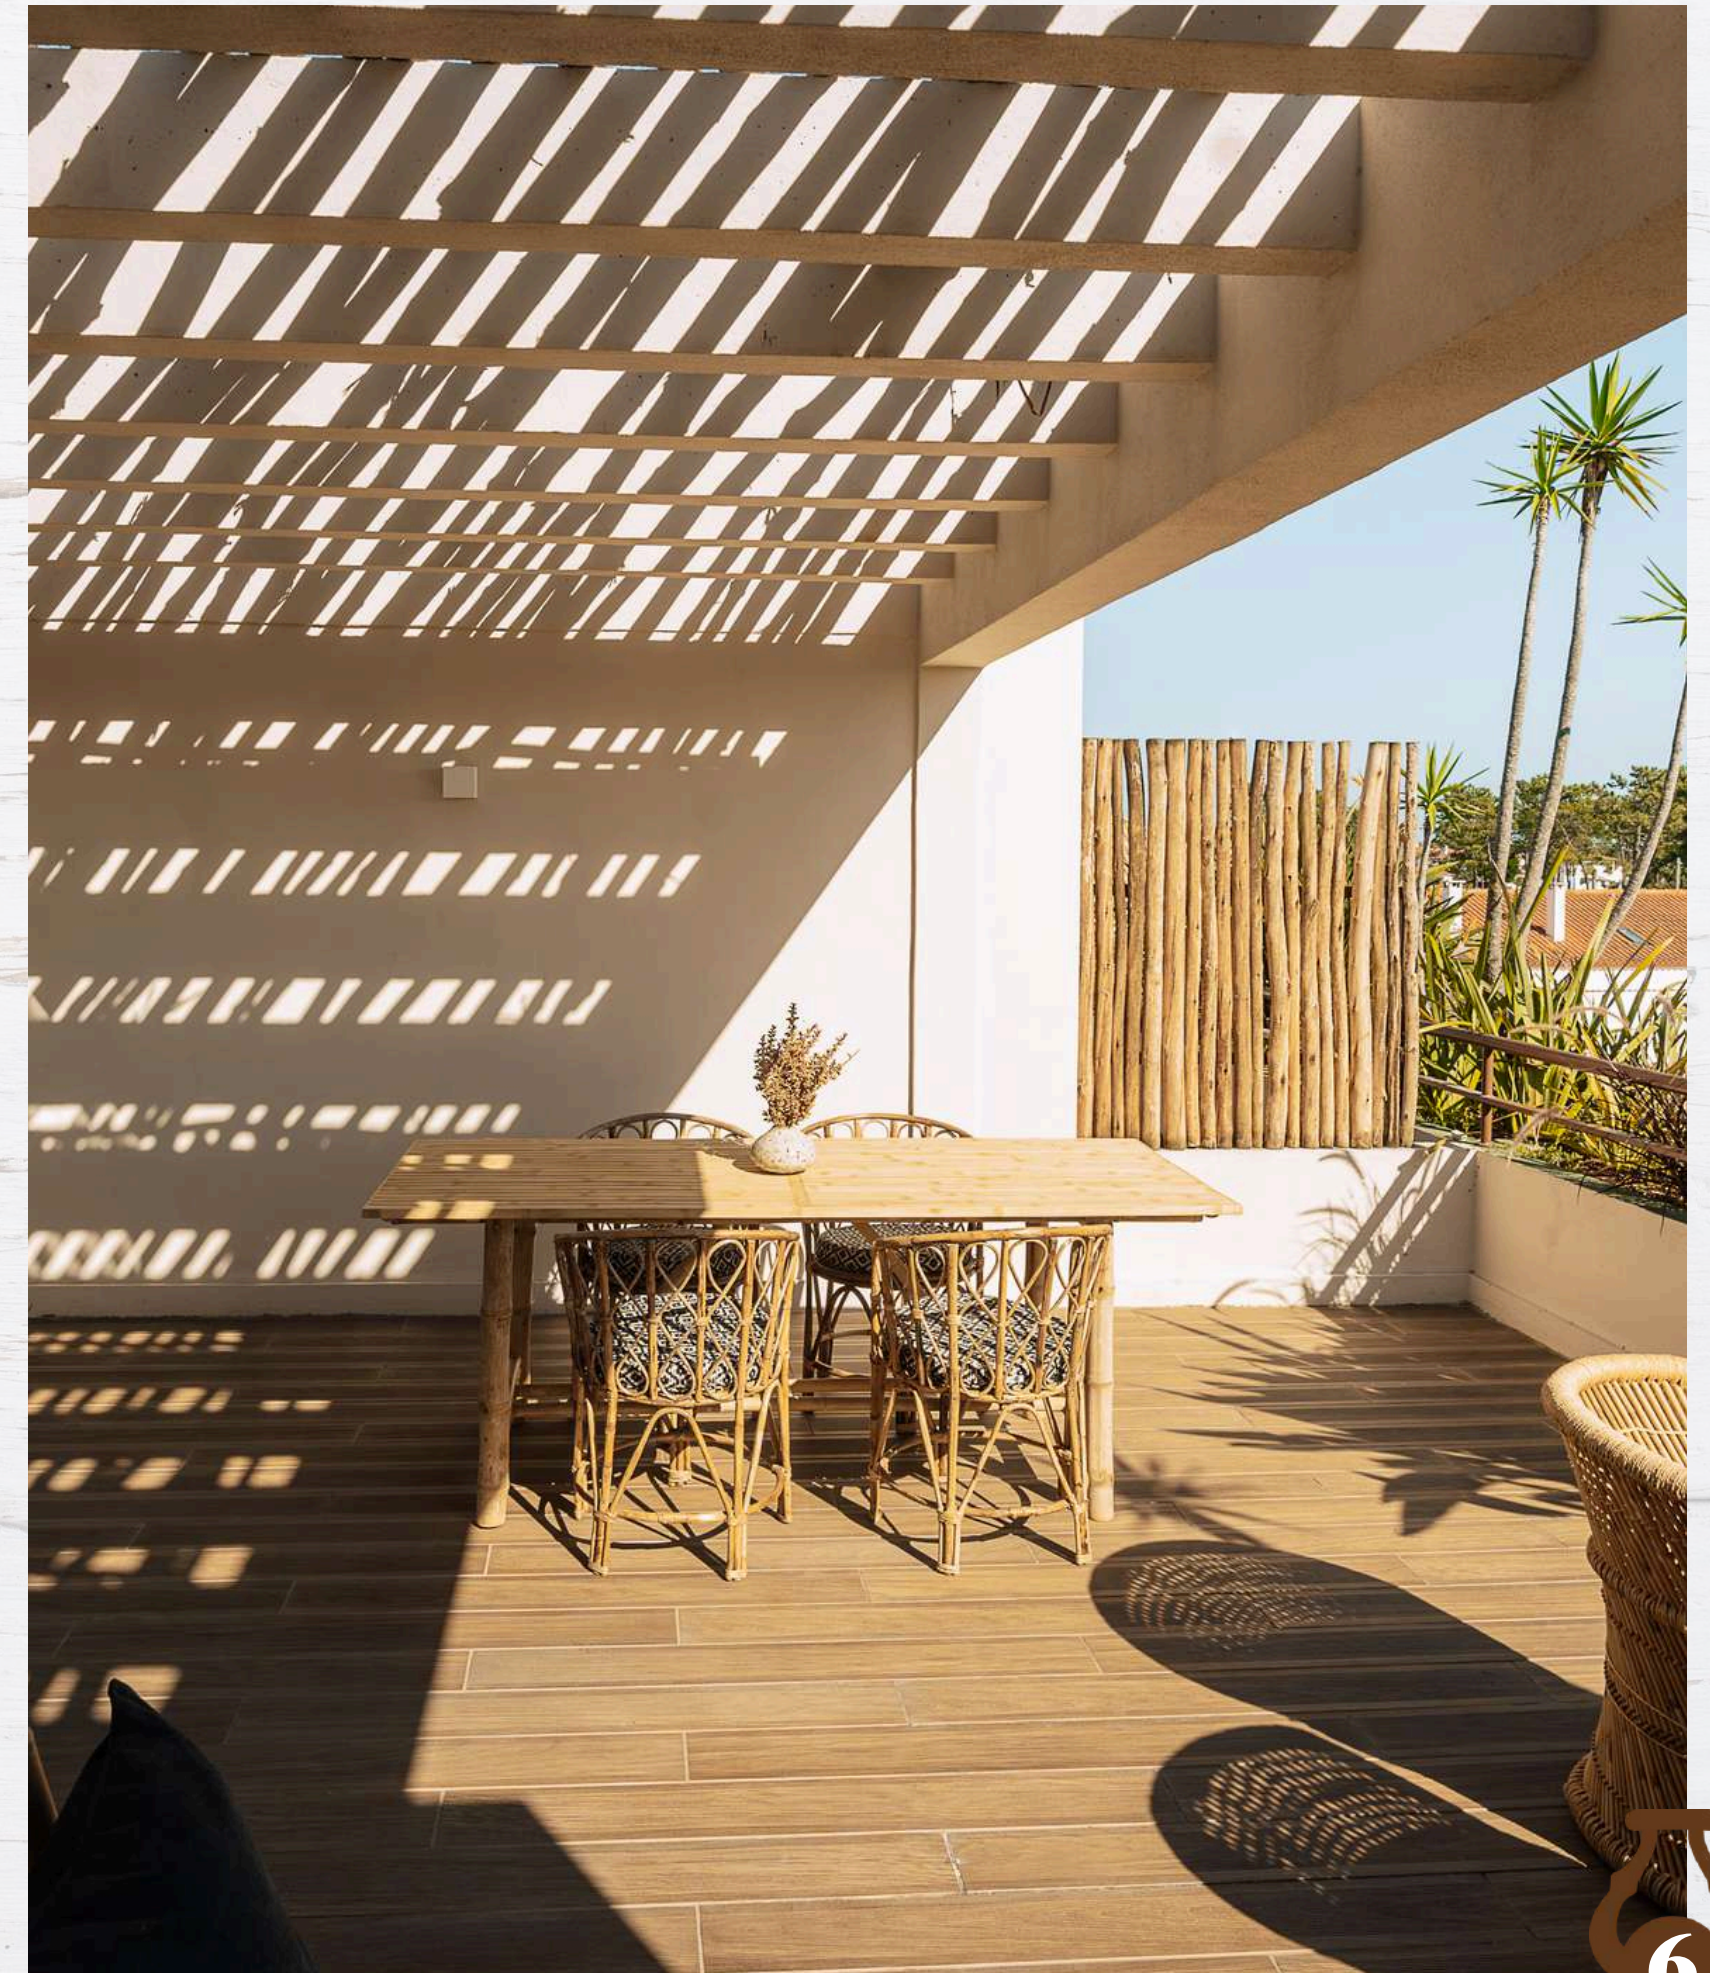

Premium Package

In Terrace, Garden or Pool Suite, up to 2 people

Week | 840€

15 days | 1470€

Month | 2700€

Includes

- 25% discount on Spa Suite
- 20% discount on food and beverages
- 2 days of bike usage per person per week
- 10% discount on activities and transfers
- 25% discount on the buffet breakfast
- Laundry pack
- Weekly cleaning
- Free parking
- Participation in daily activities
- Access to common areas
- Use of F&B spaces and Grab&Go service